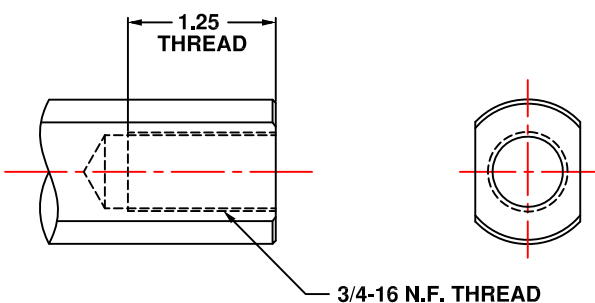

RWR Products

Resistance Welding Replacement Products
 Ph: 248-546-5686 Fx: 248-546-1667

ROD END STYLE OPTIONS

R01 "N" STYLE

R02 "N6" STYLE

R03 "A" STYLE

R04 "L" STYLE

R05 "G" STYLE

R06 "M" STYLE

R07 "R" STYLE

R08 "S8" STYLE

RWR Products

Resistance Welding Replacement Products
Ph: 248-546-5686 Fx: 248-546-1667

ROD END STYLE OPTIONS

R09 "N6+" STYLE

R10 "S6" STYLE

R12 "S9" STYLE

R13 "N202" STYLE

R14 "A+" STYLE

R15 "D" STYLE

R16 "N+" STYLE

Note: Other rod end style options are available upon request.