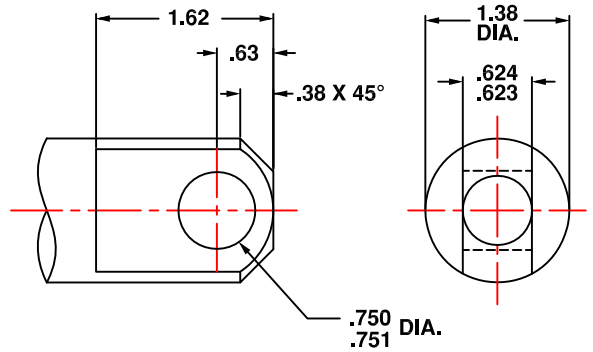

R06 "M" STYLE

R07 "R" STYLE

R08 "S8" STYLE

RWR Products

Resistance Welding Replacement Products
Ph: 248-546-5686 Fx: 248-546-1667

ROD END STYLE OPTIONS

R09 "N6+" STYLE

R10 "S6" STYLE

R12 "S9" STYLE

R13 "N202" STYLE

R14 "A+" STYLE

R15 "D" STYLE

R16 "N+" STYLE

Note: Other rod end style options are available upon request.