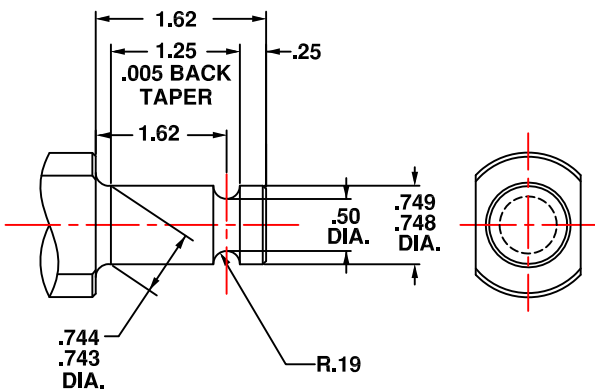

RWR Products

Resistance Welding Replacement Products
 Ph: 248-546-5686 Fx: 248-546-1667

ROD END STYLE OPTIONS

R01 "N" STYLE

R02 "N6" STYLE

R03 "A" STYLE

R04 "L" STYLE

R05 "G" STYLE

R06 "M" STYLE

R07 "R" STYLE

R08 "S8" STYLE

RWR Products

Resistance Welding Replacement Products
Ph: 248-546-5686 Fx: 248-546-1667

ROD END STYLE OPTIONS

R09 "N6+" STYLE

R10 "S6" STYLE

R12 "S9" STYLE

R13 "N202" STYLE

R14 "A+" STYLE

R15 "D" STYLE

R16 "N+" STYLE

Note: Other rod end style options are available upon request.