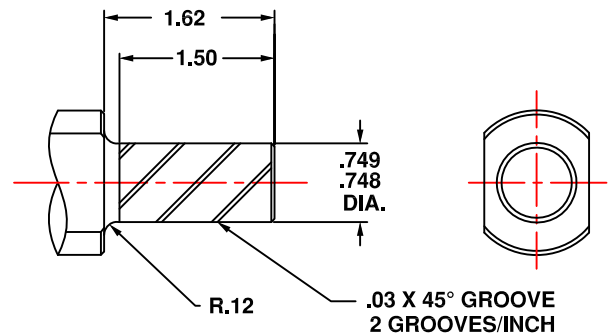

RWR Products

Resistance Welding Replacement Products
 Ph: 248-546-5686 Fx: 248-546-1667

ROD END STYLE OPTIONS

R01 "N" STYLE

R02 "N6" STYLE

R03 "A" STYLE

R04 "L" STYLE

R05 "G" STYLE

R06 "M" STYLE

R07 "R" STYLE

R08 "S8" STYLE

RWR Products

Resistance Welding Replacement Products
Ph: 248-546-5686 Fx: 248-546-1667

ROD END STYLE OPTIONS

R09 "N6+" STYLE

R10 "S6" STYLE

R12 "S9" STYLE

R13 "N202" STYLE

R14 "A+" STYLE

R15 "D" STYLE

R16 "N+" STYLE

Note: Other rod end style options are available upon request.