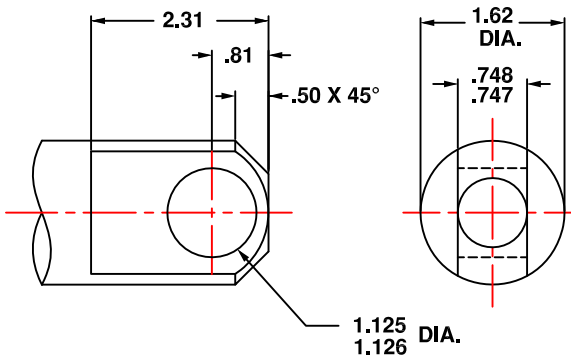

RWR Products

Resistance Welding Replacement Products
 Ph: 248-546-5686 Fx: 248-546-1667

ROD END STYLE OPTIONS

R01 "N" STYLE

R02 "N6" STYLE

R03 "A" STYLE

R04 "L" STYLE

R05 "G" STYLE

R06 "M" STYLE

R07 "R" STYLE

R08 "S8" STYLE

RWR Products

Resistance Welding Replacement Products
Ph: 248-546-5686 Fx: 248-546-1667

ROD END STYLE OPTIONS

R09 "N6+" STYLE

R10 "S6" STYLE

R12 "S9" STYLE

R13 "N202" STYLE

R14 "A+" STYLE

R15 "D" STYLE

R16 "N+" STYLE

Note: Other rod end style options are available upon request.