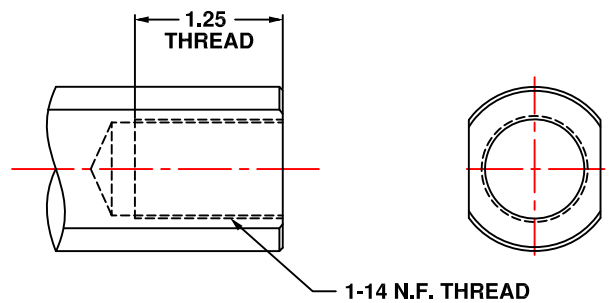

R06 "M" STYLE

R07 "R" STYLE

R08 "S8" STYLE

RWR Products

Resistance Welding Replacement Products
Ph: 248-546-5686 Fx: 248-546-1667

ROD END STYLE OPTIONS

R09 "N6+" STYLE

R10 "S6" STYLE

R12 "S9" STYLE

R13 "N202" STYLE

R14 "A+" STYLE

R15 "D" STYLE

R16 "N+" STYLE

Note: Other rod end style options are available upon request.