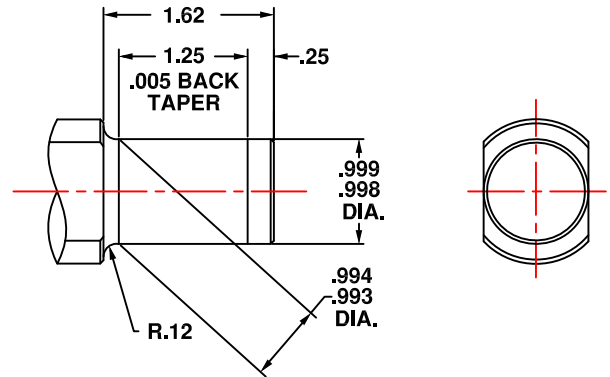

RWR Products

Resistance Welding Replacement Products
 Ph: 248-546-5686 Fx: 248-546-1667

ROD END STYLE OPTIONS

R01 "N" STYLE

R02 "N6" STYLE

R03 "A" STYLE

R04 "L" STYLE

R05 "G" STYLE

R06 "M" STYLE

R07 "R" STYLE

R08 "S8" STYLE

RWR Products

Resistance Welding Replacement Products
Ph: 248-546-5686 Fx: 248-546-1667

ROD END STYLE OPTIONS

R09 "N6+" STYLE

R10 "S6" STYLE

R12 "S9" STYLE

R13 "N202" STYLE

R14 "A+" STYLE

R15 "D" STYLE

R16 "N+" STYLE

Note: Other rod end style options are available upon request.