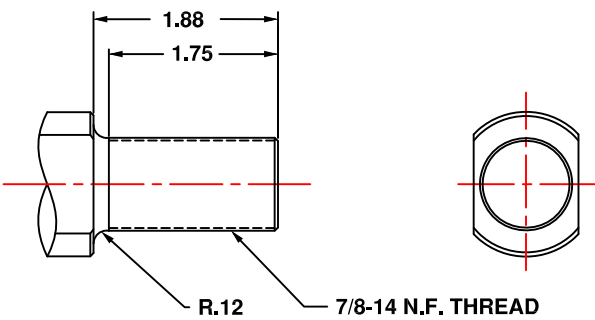

RWR Products

Resistance Welding Replacement Products
 Ph: 248-546-5686 Fx: 248-546-1667

ROD END STYLE OPTIONS

R01 "N" STYLE

R02 "N6" STYLE

R03 "A" STYLE

R04 "L" STYLE

R05 "G" STYLE

R06 "M" STYLE

R07 "R" STYLE

R08 "S8" STYLE

RWR Products

Resistance Welding Replacement Products
Ph: 248-546-5686 Fx: 248-546-1667

ROD END STYLE OPTIONS

R09 "N6+" STYLE

R10 "S6" STYLE

R12 "S9" STYLE

R13 "N202" STYLE

R14 "A+" STYLE

R15 "D" STYLE

R16 "N+" STYLE

Note: Other rod end style options are available upon request.