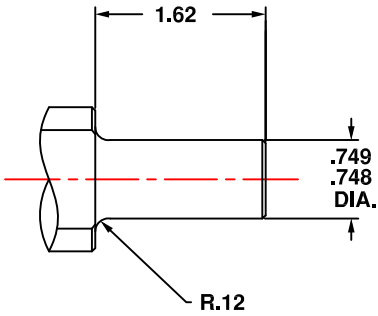

RWR Products

Resistance Welding Replacement Products
 Ph: 248-546-5686 Fx: 248-546-1667

ROD END STYLE OPTIONS

R01 "N" STYLE

R02 "N6" STYLE

R03 "A" STYLE

R04 "L" STYLE

R05 "G" STYLE

R06 "M" STYLE

R07 "R" STYLE

R08 "S8" STYLE

RWR Products

Resistance Welding Replacement Products
Ph: 248-546-5686 Fx: 248-546-1667

ROD END STYLE OPTIONS

R09 "N6+" STYLE

R10 "S6" STYLE

R12 "S9" STYLE

R13 "N202" STYLE

R14 "A+" STYLE

R15 "D" STYLE

R16 "N+" STYLE

Note: Other rod end style options are available upon request.