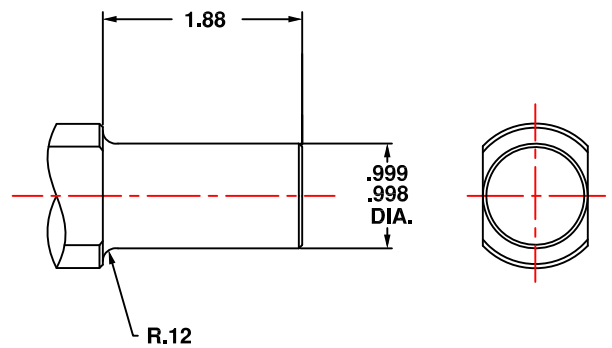

RWR Products

Resistance Welding Replacement Products
 Ph: 248-546-5686 Fx: 248-546-1667

ROD END STYLE OPTIONS

R01 "N" STYLE

R02 "N6" STYLE

R03 "A" STYLE

R04 "L" STYLE

R05 "G" STYLE

R06 "M" STYLE

R07 "R" STYLE

R08 "S8" STYLE

RWR Products

Resistance Welding Replacement Products
Ph: 248-546-5686 Fx: 248-546-1667

ROD END STYLE OPTIONS

R09 "N6+" STYLE

R10 "S6" STYLE

R12 "S9" STYLE

R13 "N202" STYLE

R14 "A+" STYLE

R15 "D" STYLE

R16 "N+" STYLE

Note: Other rod end style options are available upon request.