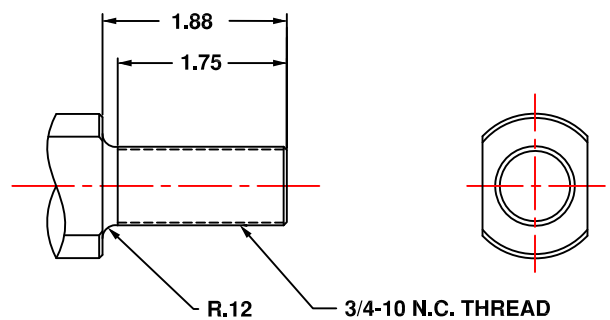

RWR Products

Resistance Welding Replacement Products
 Ph: 248-546-5686 Fx: 248-546-1667

ROD END STYLE OPTIONS

R01 "N" STYLE

R02 "N6" STYLE

R03 "A" STYLE

R04 "L" STYLE

R05 "G" STYLE

R06 "M" STYLE

R07 "R" STYLE

R08 "S8" STYLE

RWR Products

Resistance Welding Replacement Products
Ph: 248-546-5686 Fx: 248-546-1667

ROD END STYLE OPTIONS

R09 "N6+" STYLE

R10 "S6" STYLE

R12 "S9" STYLE

R13 "N202" STYLE

R14 "A+" STYLE

R15 "D" STYLE

R16 "N+" STYLE

Note: Other rod end style options are available upon request.