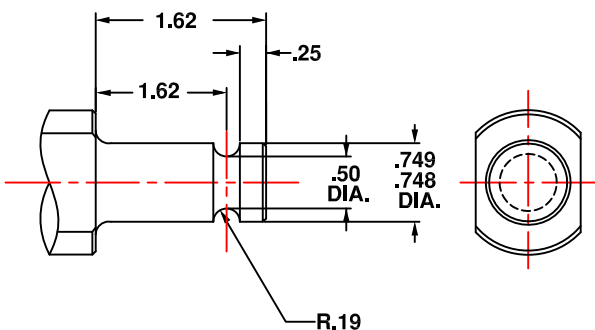

R06 "M" STYLE

R07 "R" STYLE

R08 "S8" STYLE

RWR Products

Resistance Welding Replacement Products
Ph: 248-546-5686 Fx: 248-546-1667

ROD END STYLE OPTIONS

R09 "N6+" STYLE

R10 "S6" STYLE

R12 "S9" STYLE

R13 "N202" STYLE

R14 "A+" STYLE

R15 "D" STYLE

R16 "N+" STYLE

Note: Other rod end style options are available upon request.