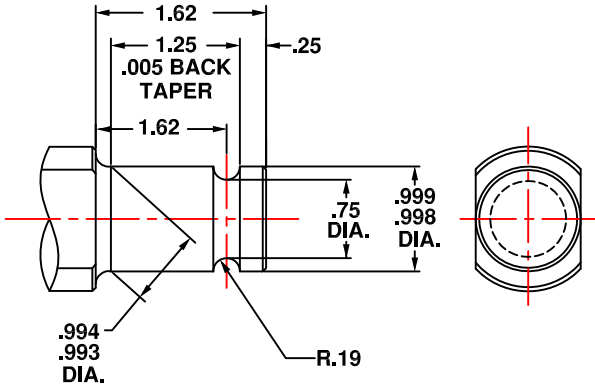

RWR Products

Resistance Welding Replacement Products
 Ph: 248-546-5686 Fx: 248-546-1667

ROD END STYLE OPTIONS

R01 "N" STYLE

R02 "N6" STYLE

R03 "A" STYLE

R04 "L" STYLE

R05 "G" STYLE

R06 "M" STYLE

R07 "R" STYLE

R08 "S8" STYLE

RWR Products

Resistance Welding Replacement Products
Ph: 248-546-5686 Fx: 248-546-1667

ROD END STYLE OPTIONS

R09 "N6+" STYLE

R10 "S6" STYLE

R12 "S9" STYLE

R13 "N202" STYLE

R14 "A+" STYLE

R15 "D" STYLE

R16 "N+" STYLE

Note: Other rod end style options are available upon request.