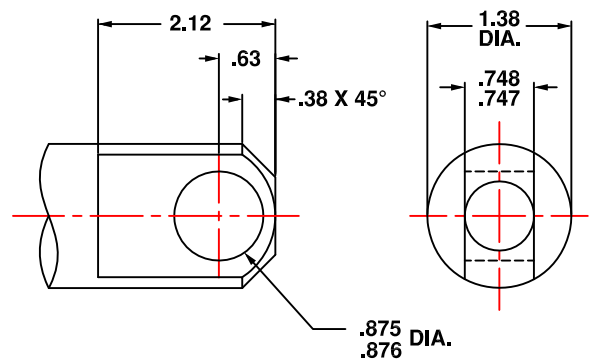

RWR Products

Resistance Welding Replacement Products
 Ph: 248-546-5686 Fx: 248-546-1667

ROD END STYLE OPTIONS

R01 "N" STYLE

R02 "N6" STYLE

R03 "A" STYLE

R04 "L" STYLE

R05 "G" STYLE

R06 "M" STYLE

R07 "R" STYLE

R08 "S8" STYLE

RWR Products

Resistance Welding Replacement Products
Ph: 248-546-5686 Fx: 248-546-1667

ROD END STYLE OPTIONS

R09 "N6+" STYLE

R10 "S6" STYLE

R12 "S9" STYLE

R13 "N202" STYLE

R14 "A+" STYLE

R15 "D" STYLE

R16 "N+" STYLE

Note: Other rod end style options are available upon request.