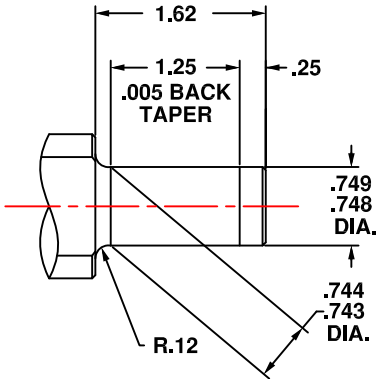

RWR Products

Resistance Welding Replacement Products
 Ph: 248-546-5686 Fx: 248-546-1667

ROD END STYLE OPTIONS

R01 "N" STYLE

R02 "N6" STYLE

R03 "A" STYLE

R04 "L" STYLE

R05 "G" STYLE

R06 "M" STYLE

R07 "R" STYLE

R08 "S8" STYLE

RWR Products

Resistance Welding Replacement Products
Ph: 248-546-5686 Fx: 248-546-1667

ROD END STYLE OPTIONS

R09 "N6+" STYLE

R10 "S6" STYLE

R12 "S9" STYLE

R13 "N202" STYLE

R14 "A+" STYLE

R15 "D" STYLE

R16 "N+" STYLE

Note: Other rod end style options are available upon request.